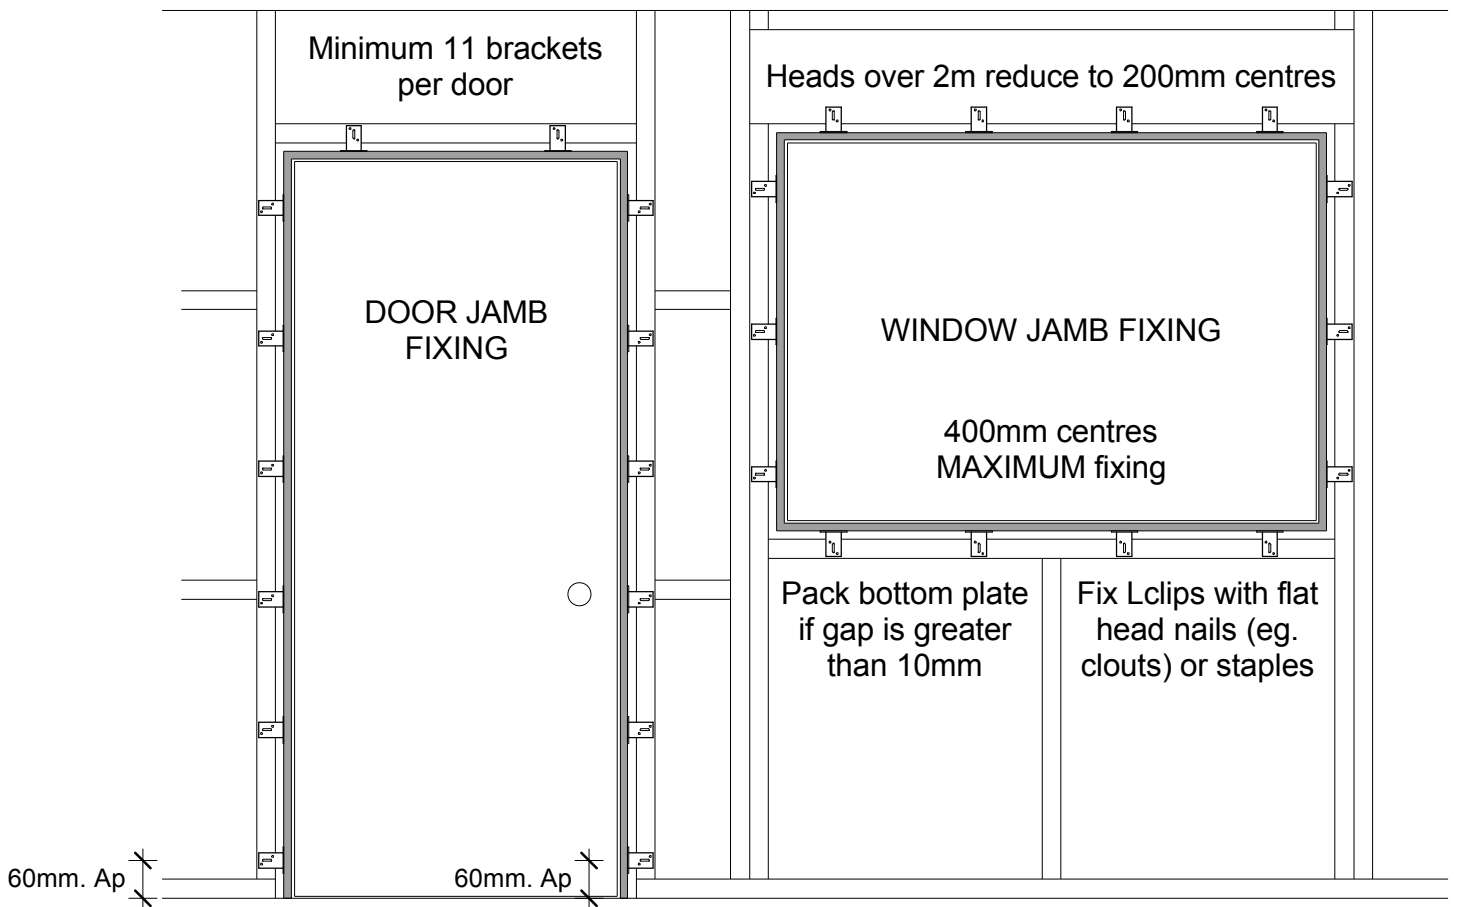

Recommended : NZS 4211 very high wind : Set out for windows and doors

## 1. DYNABOARD FIXING LAYOUT